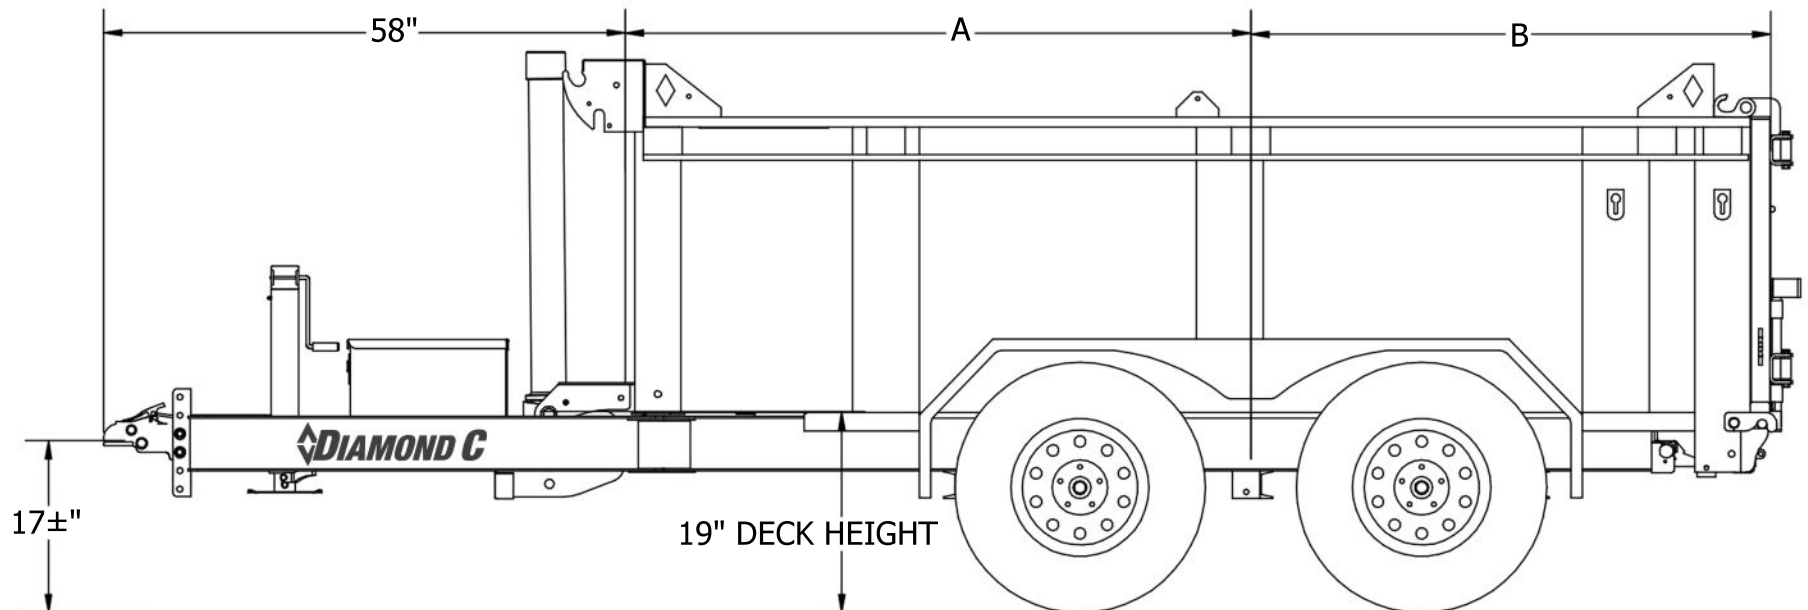

GDT

General Duty Telescopic Dump (Shown with 32" Sides and Board Brackets)

GST		
LENGTH	A	B
10'	68"	56 7/16"

www.diamondc.com