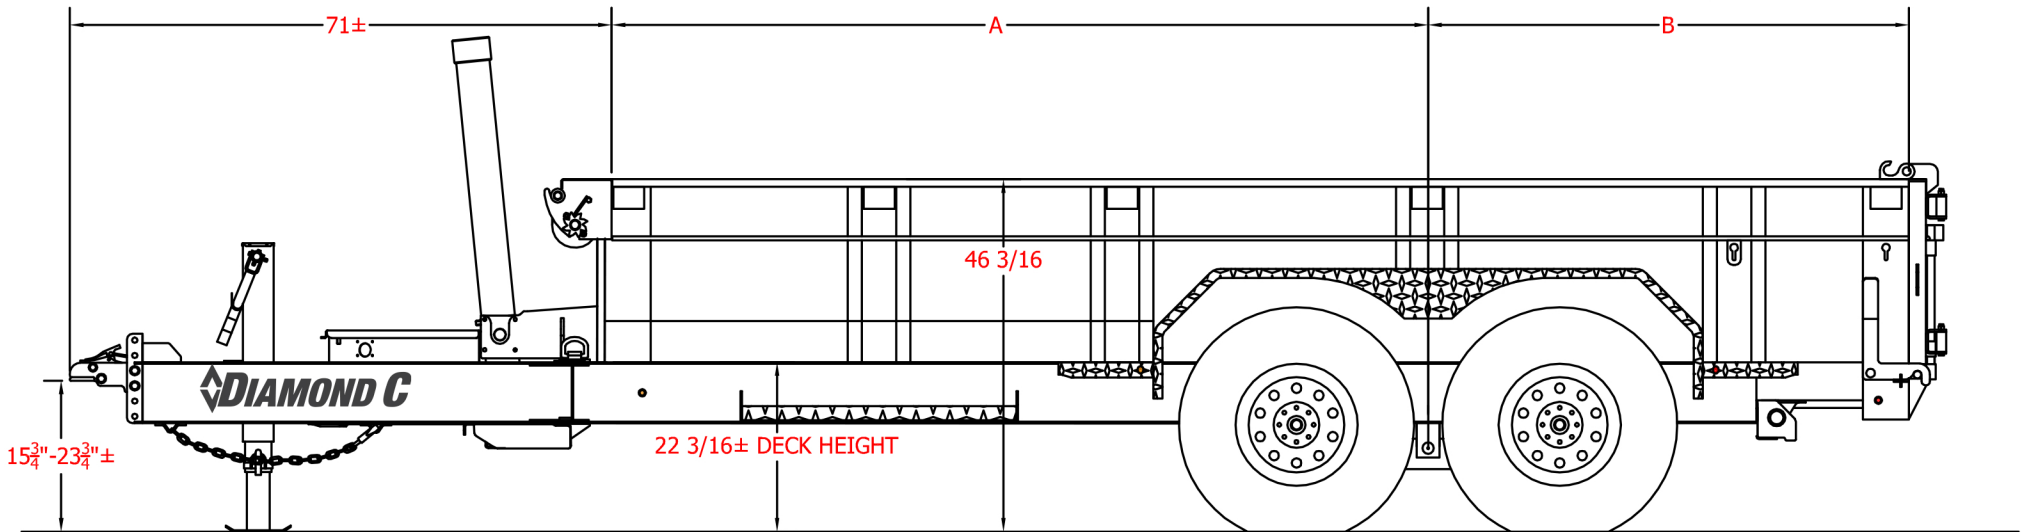

LPT

Heavy Duty Low Profile Telescopic Dump Trailer (Shown with standard 8" I-Beam.)

LPT		
LENGTH	A	B
12'	83 1/2"	60 1/2"
14'	105 1/2"	62 1/2"
16'	118 1/2"	73 1/2"

- NOTES:
- MAX DUMP ANGLE IS 45°
- PICTURED W/ OPTIONAL TARP, 12K JACK, HD V-TONGUE LID W/BOX, & 36" SIDE STEP

see the difference
800.827.3512
www.diamondc.com

LPT

Heavy Duty Low Profile Telescopic Dump Trailer (Shown with Engineered Beam.)

LPT		
LENGTH	A	B
12'	84 1/8"	59 3/4"
14'	101"	67"
16'	114 7/8"	77 1/8"

see the difference
800.827.3512
www.diamondc.com