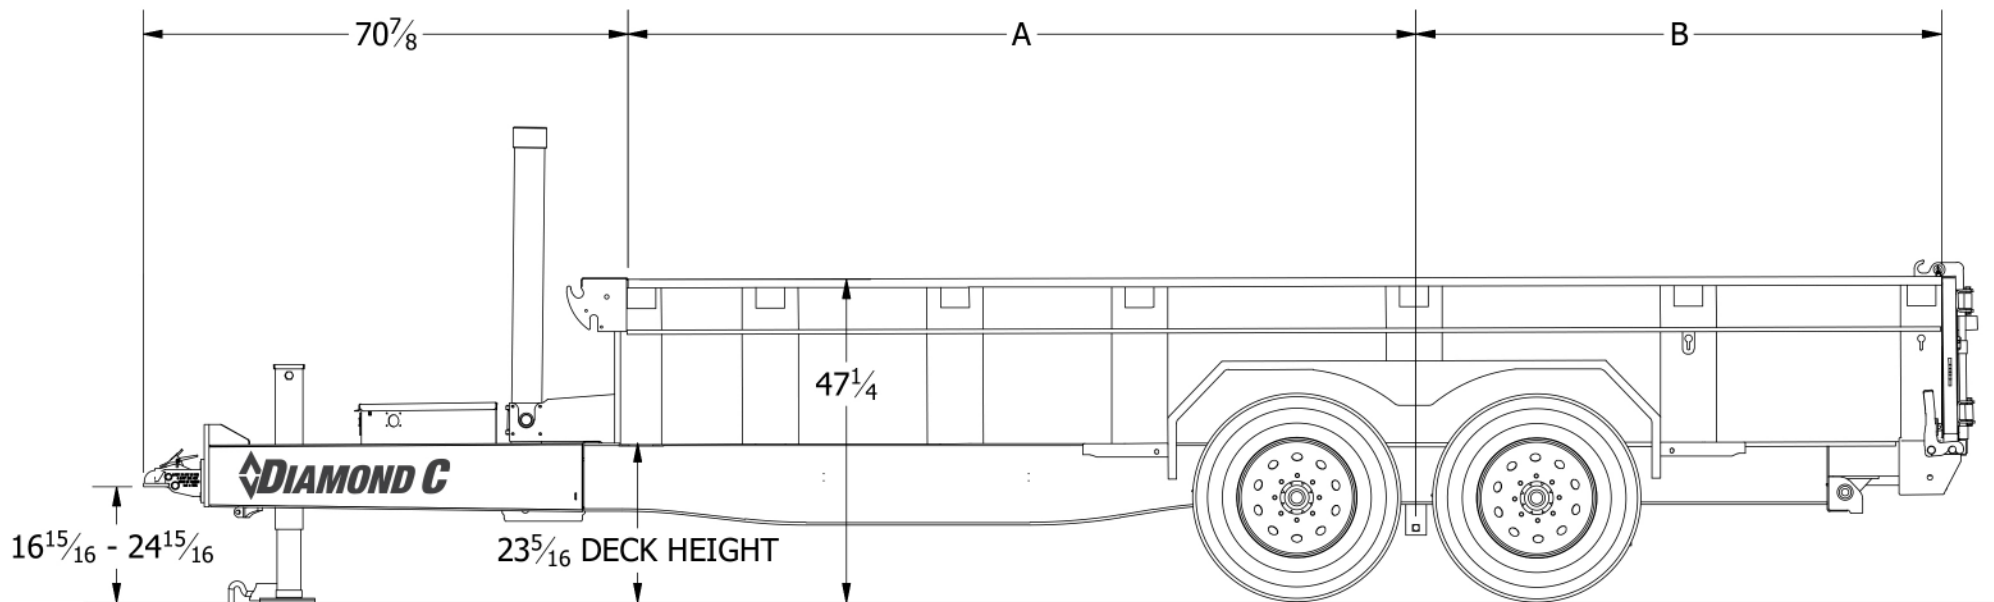

LPT

Heavy Duty Low Profile Telescopic Dump Trailer (Shown with standard 8" I-Beam.)

LPT		
LENGTH	A	B
12'	83 1/2"	60 1/2"
14'	105 1/2"	62 1/2"
16'	118 1/2"	73 1/2"

- NOTES:
 - MAX DUMP ANGLE IS 45°
 - PICTURED W/ OPTIONAL TARP, 12K JACK, HD V-TONGUE LID W/BOX, & 36" SIDE STEP

see the difference
 800.827.3512
 www.diamondc.com

LPT

Heavy Duty Low Profile Telescopic Dump Trailer (Shown with Engineered Beam.)

LPT		
LENGTH	A	B
12'	84 1/8"	59 3/4"
14'	101"	67"
16'	114 7/8"	77 1/8"

see the difference
800.827.3512
www.diamondc.com