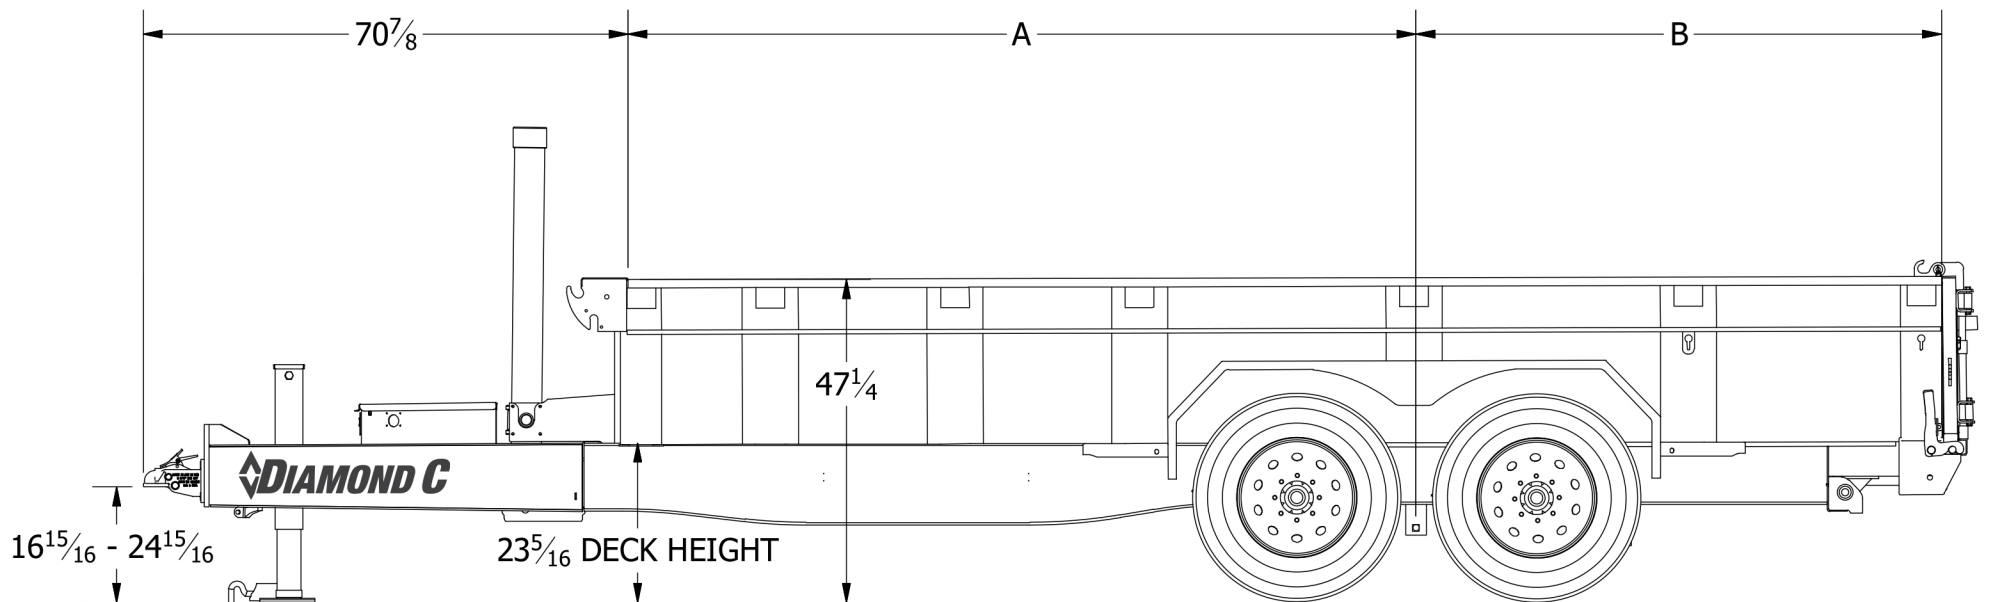

LPT

Heavy Duty Low Profile Telescopic Dump Trailer (Shown with standard 8" I-Beam.)

LPT		
LENGTH	A	B
12'	83 1/2"	60 1/2"
14'	105 1/2"	62 1/2"
16'	118 1/2"	73 1/2"

- NOTES:
- MAX DUMP ANGLE IS 45°
- PICTURED W/ OPTIONAL TARP, 12K JACK, HD V-TONGUE LID W/BOX, & 36" SIDE STEP

see the difference
800.827.3512
www.diamondc.com

LPT

Heavy Duty Low Profile Telescopic Dump Trailer (Shown with Engineered Beam.)

LPT		
LENGTH	A	B
12'	84 1/8"	59 3/4"
14'	101"	67"
16'	114 7/8"	77 1/8"

see the difference
800.827.3512
www.diamondc.com