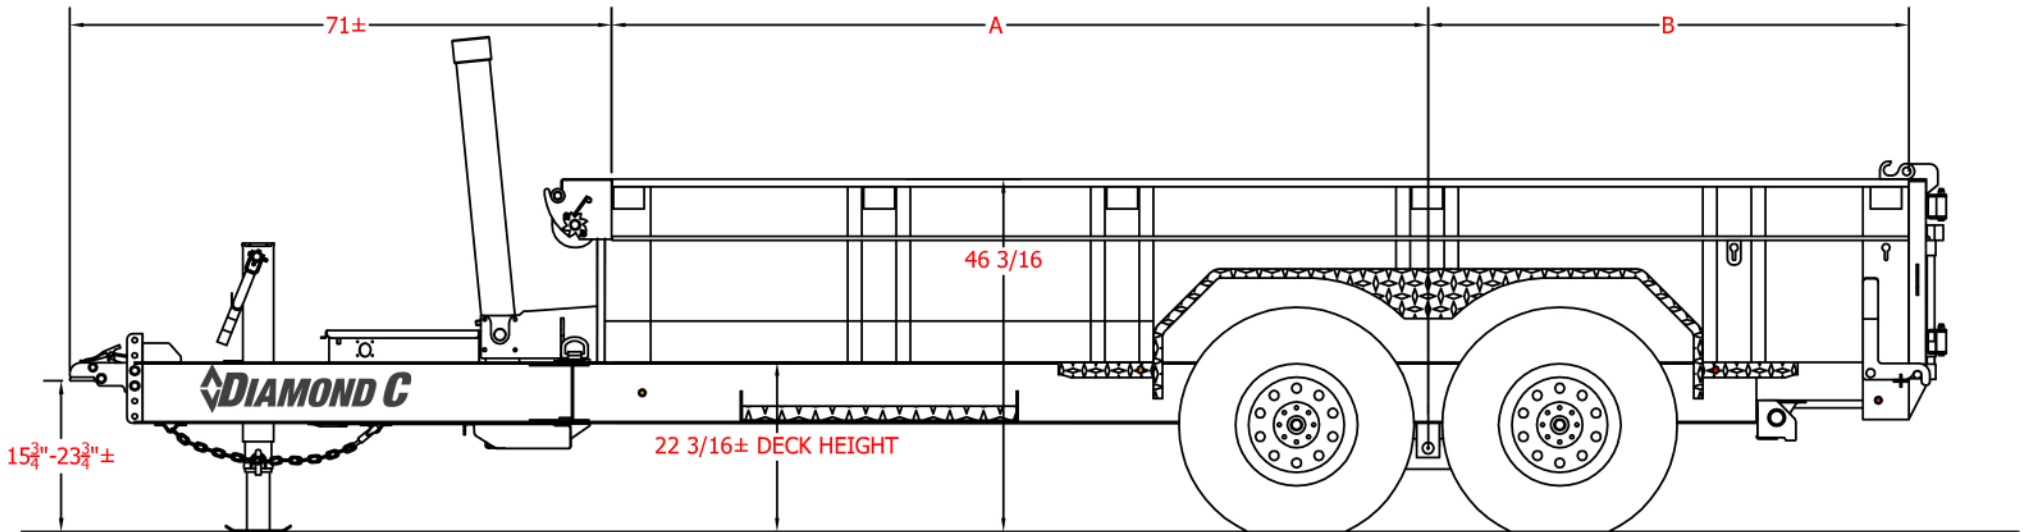

LPT

Heavy Duty Low Profile Telescopic Dump Trailer (Shown with standard 8" I-Beam.)

LPT		
LENGTH	A	B
12'	83 1/2"	60 1/2"
14'	105 1/2"	62 1/2"
16'	118 1/2"	73 1/2"

- NOTES:
 - MAX DUMP ANGLE IS 45°
 - PICTURED W/ OPTIONAL TARP, 12K JACK, HD V-TONGUE LID W/BOX, & 36" SIDE STEP

see the difference
 800.827.3512
 www.diamondc.com

LPT

Heavy Duty Low Profile Telescopic Dump Trailer (Shown with Engineered Beam.)

LPT		
LENGTH	A	B
12'	84 1/8"	59 3/4"
14'	101"	67"
16'	114 7/8"	77 1/8"

see the difference
800.827.3512
www.diamondc.com