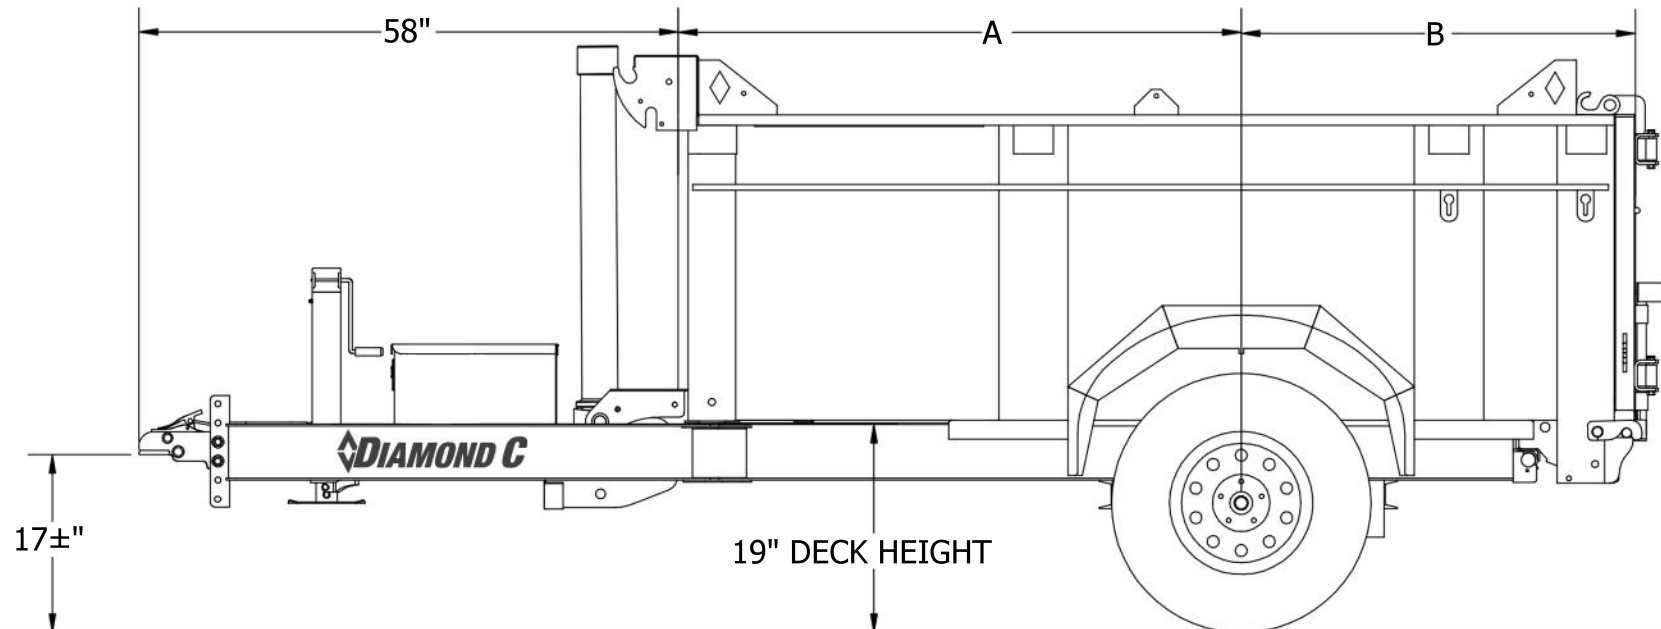

GST

Single Axle Telescopic Dump (Shown with 32" Sides and Board Brackets)

GST		
LENGTH	A	B
8'	59"	41 5/16"

www.diamondc.com