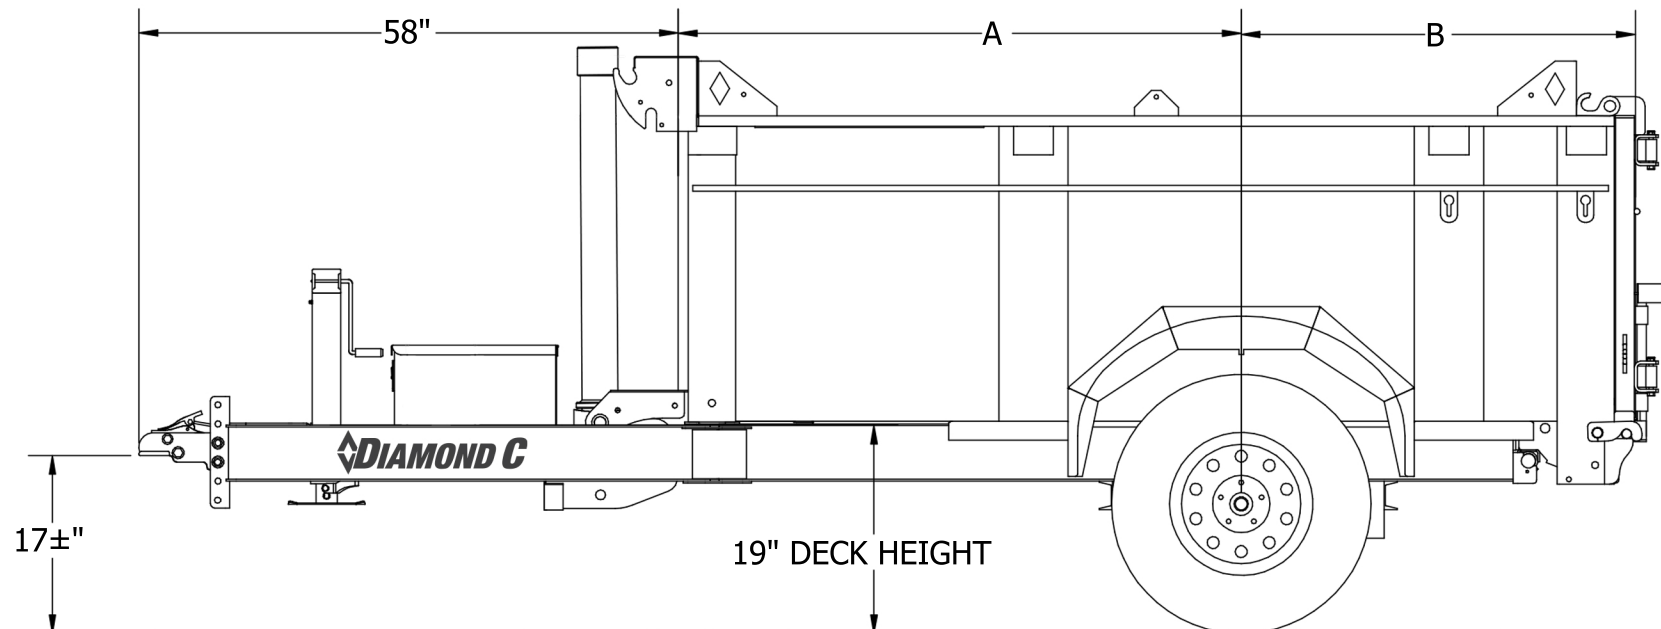

# GST

Single Axle Telescopic Dump (Shown with 32" Sides and Board Brackets)

GST		
LENGTH	A	B
8'	59"	41 5/16"

[www.diamondc.com](http://www.diamondc.com)